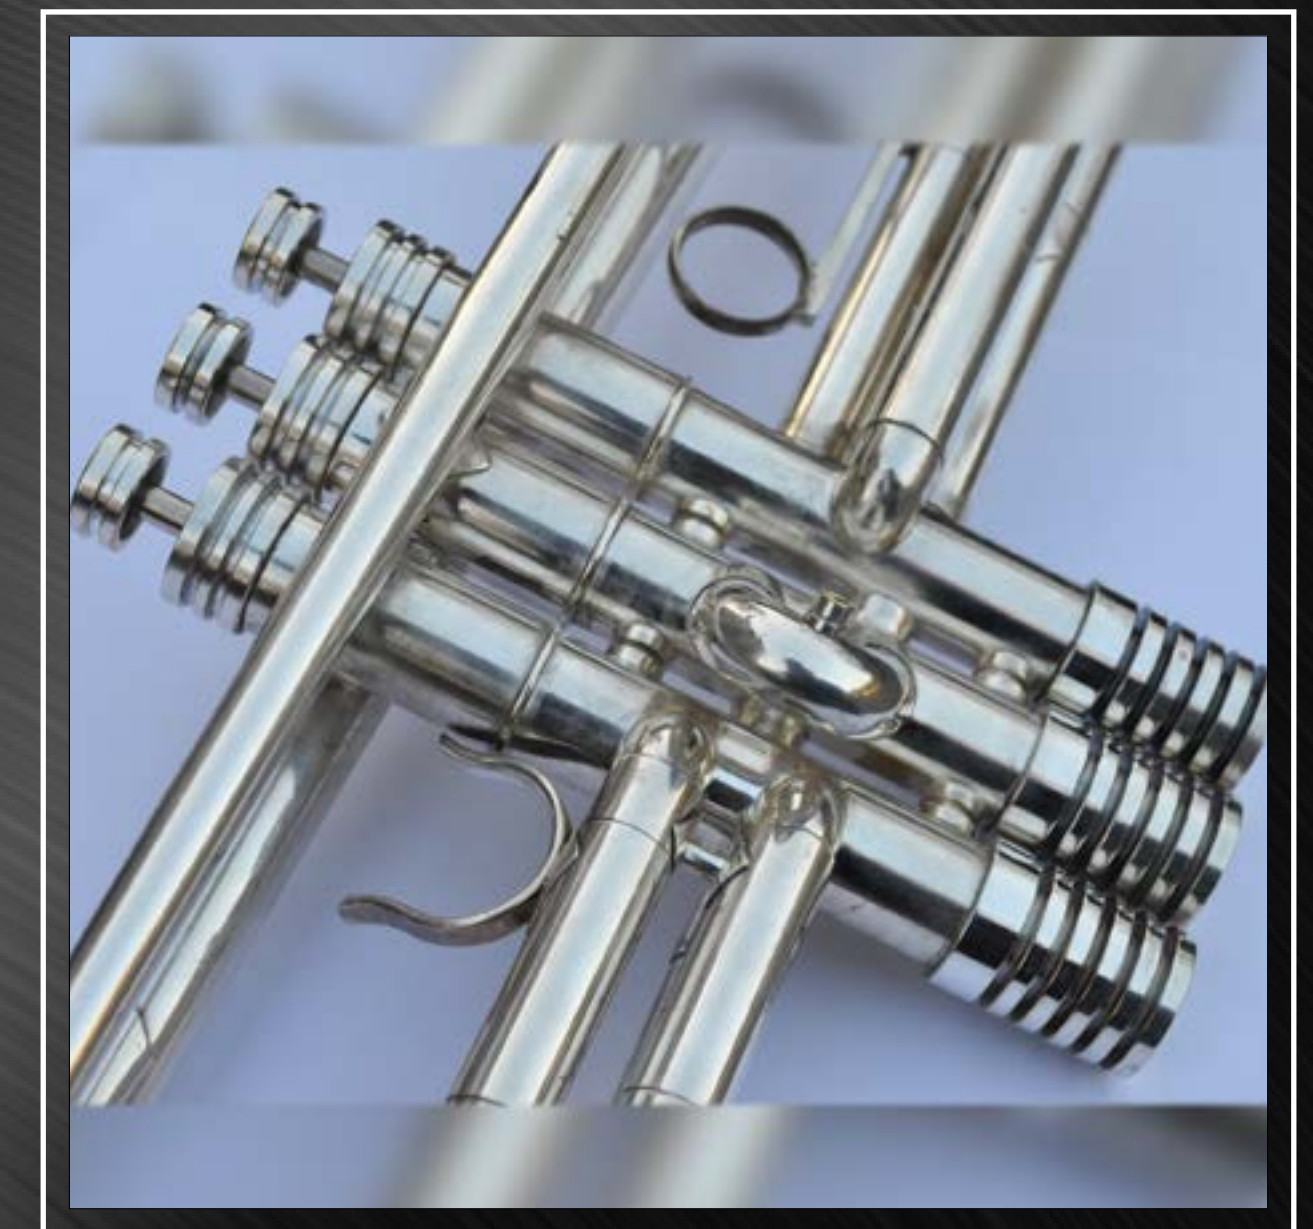

Trim Kit Models

Radiator