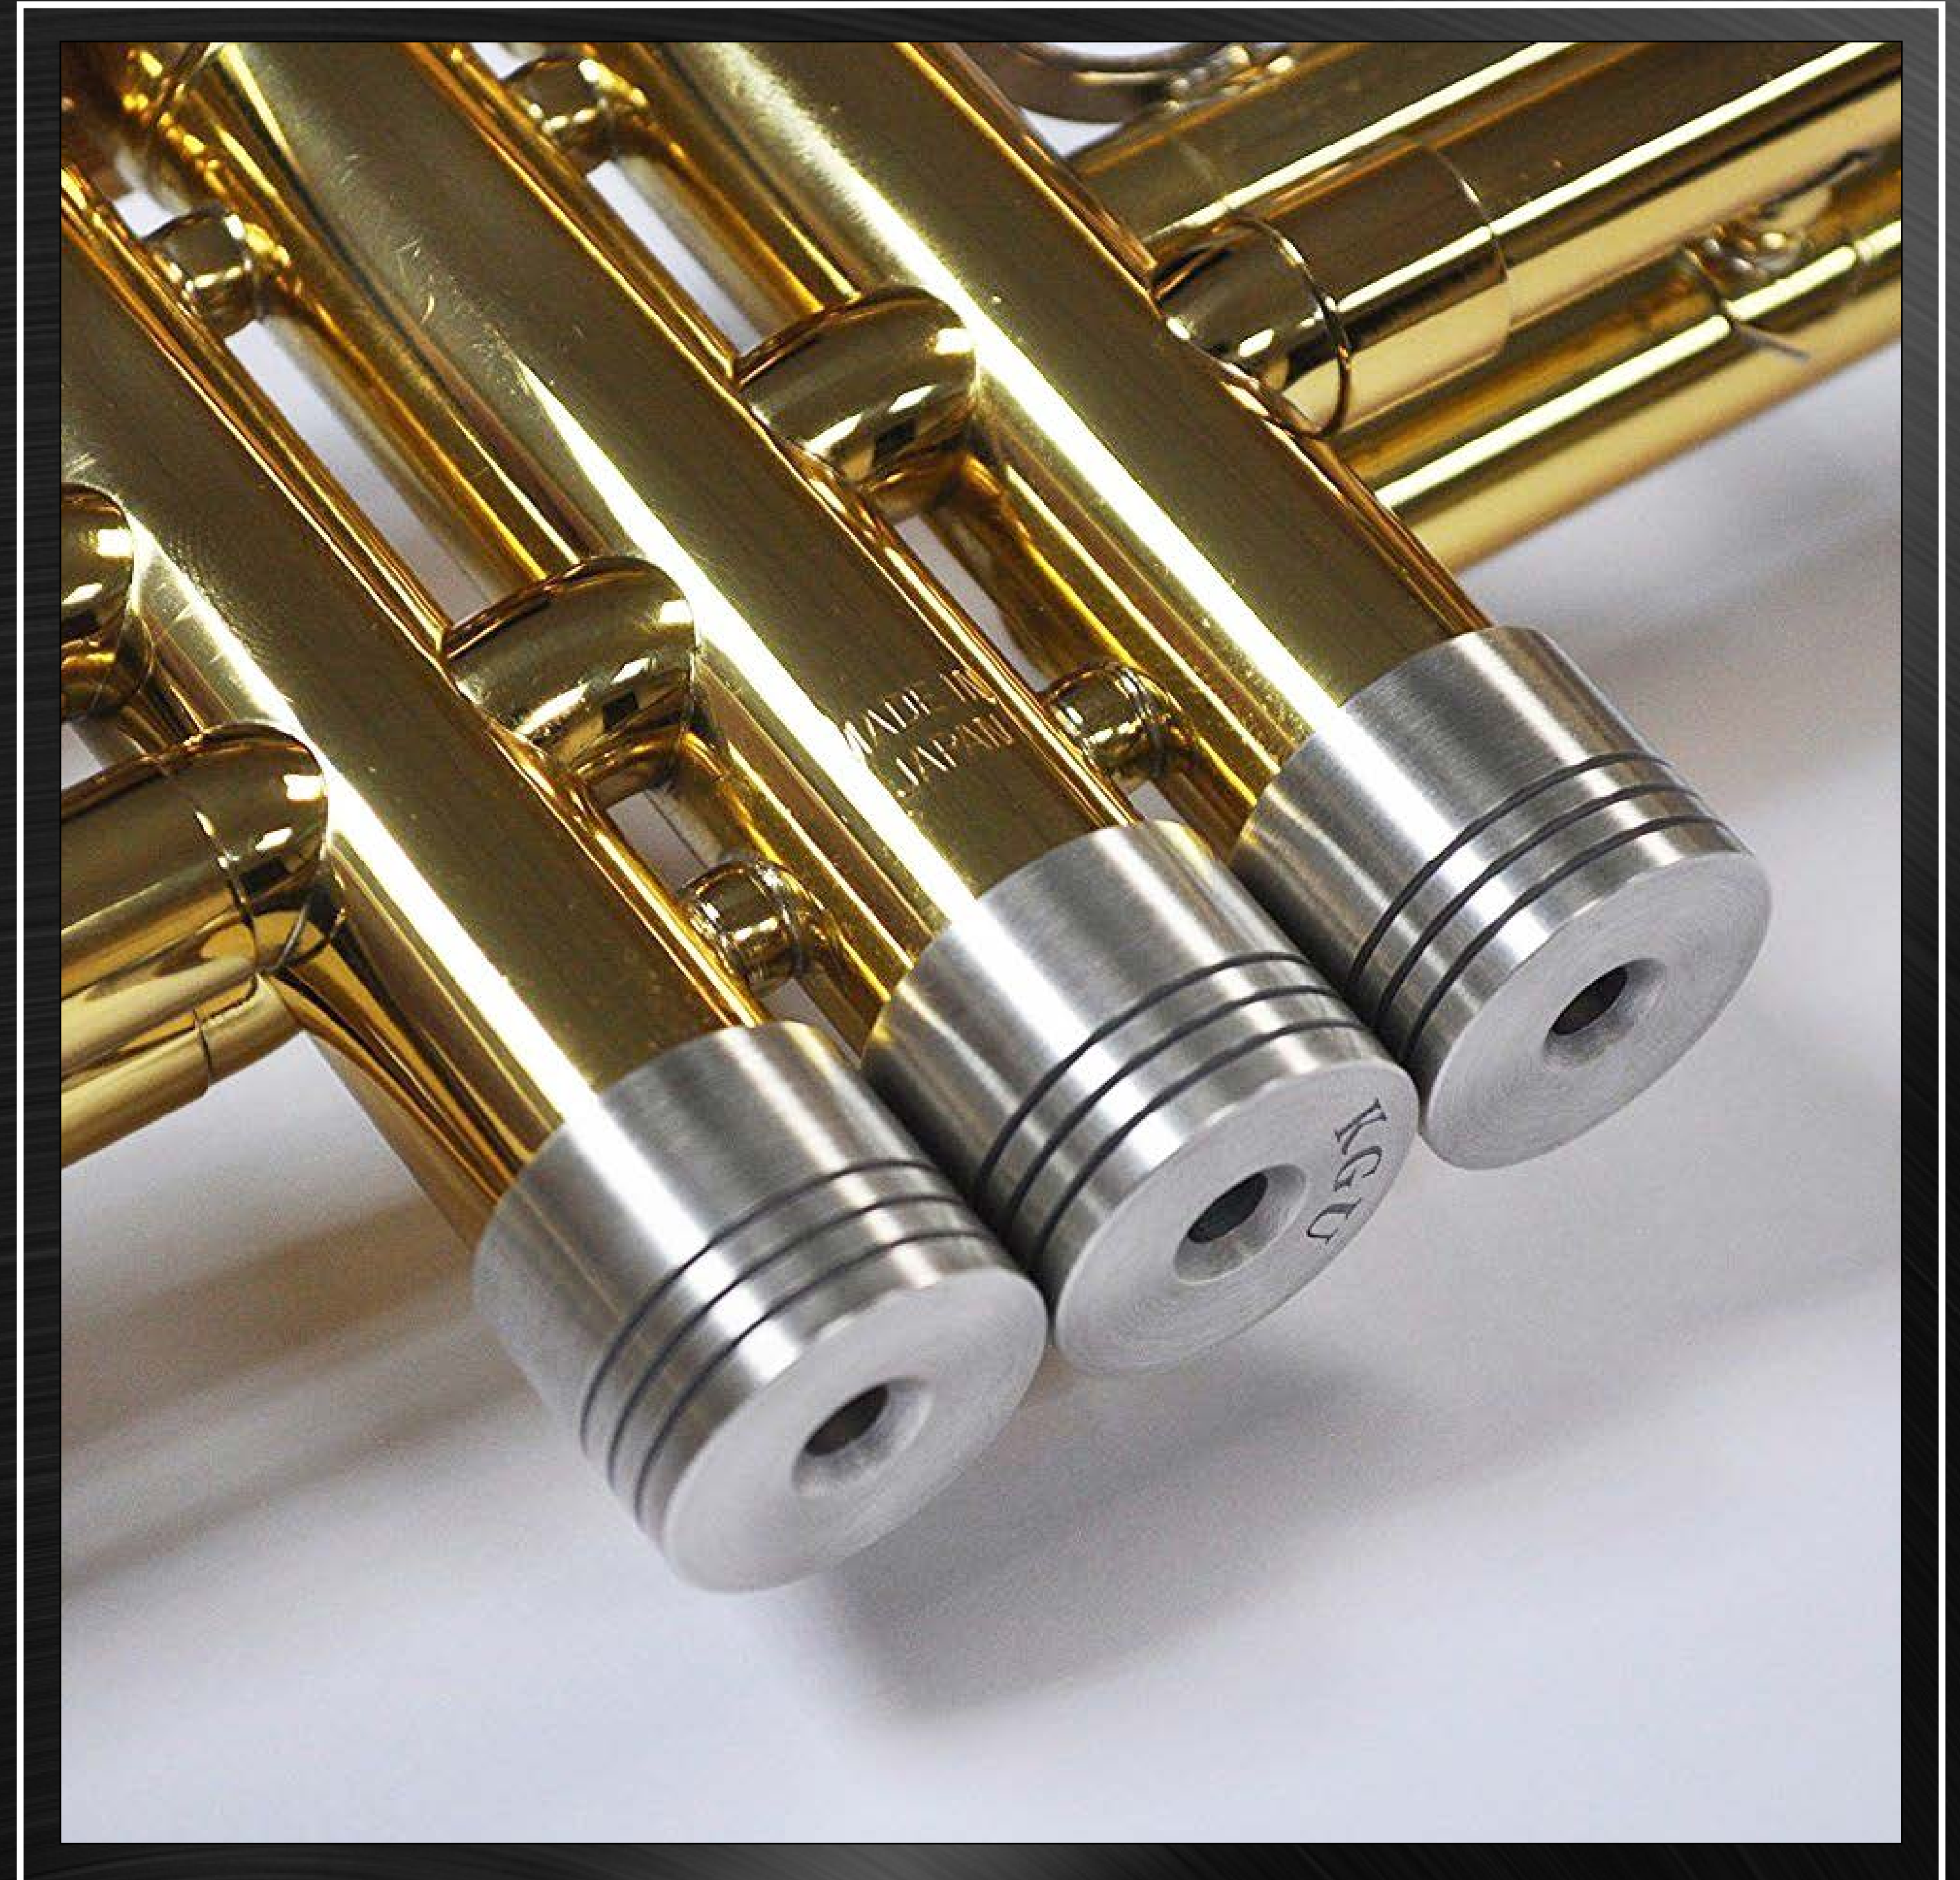

Functionality

The Trim Kit by KGUBrass is much more than just an aesthetic accessory. It is first of all an increased intonation stability and accuracy, plus enhanced playing articulation.

The professional trumpet players endorsing our product note the consistent intonation while playing through the entire range as well as a better control. Another valuable quality of the product is that you can eliminate undesirable overtones of your instrument by picking up an appropriate kit. These benefits of the Trim Kit by KGUBrass will not only enable the performer to get a “serious” tone from a budget class trumpet but also have a conscious control over a high-class instrument “with a character”, thus solely concentrate on their music.