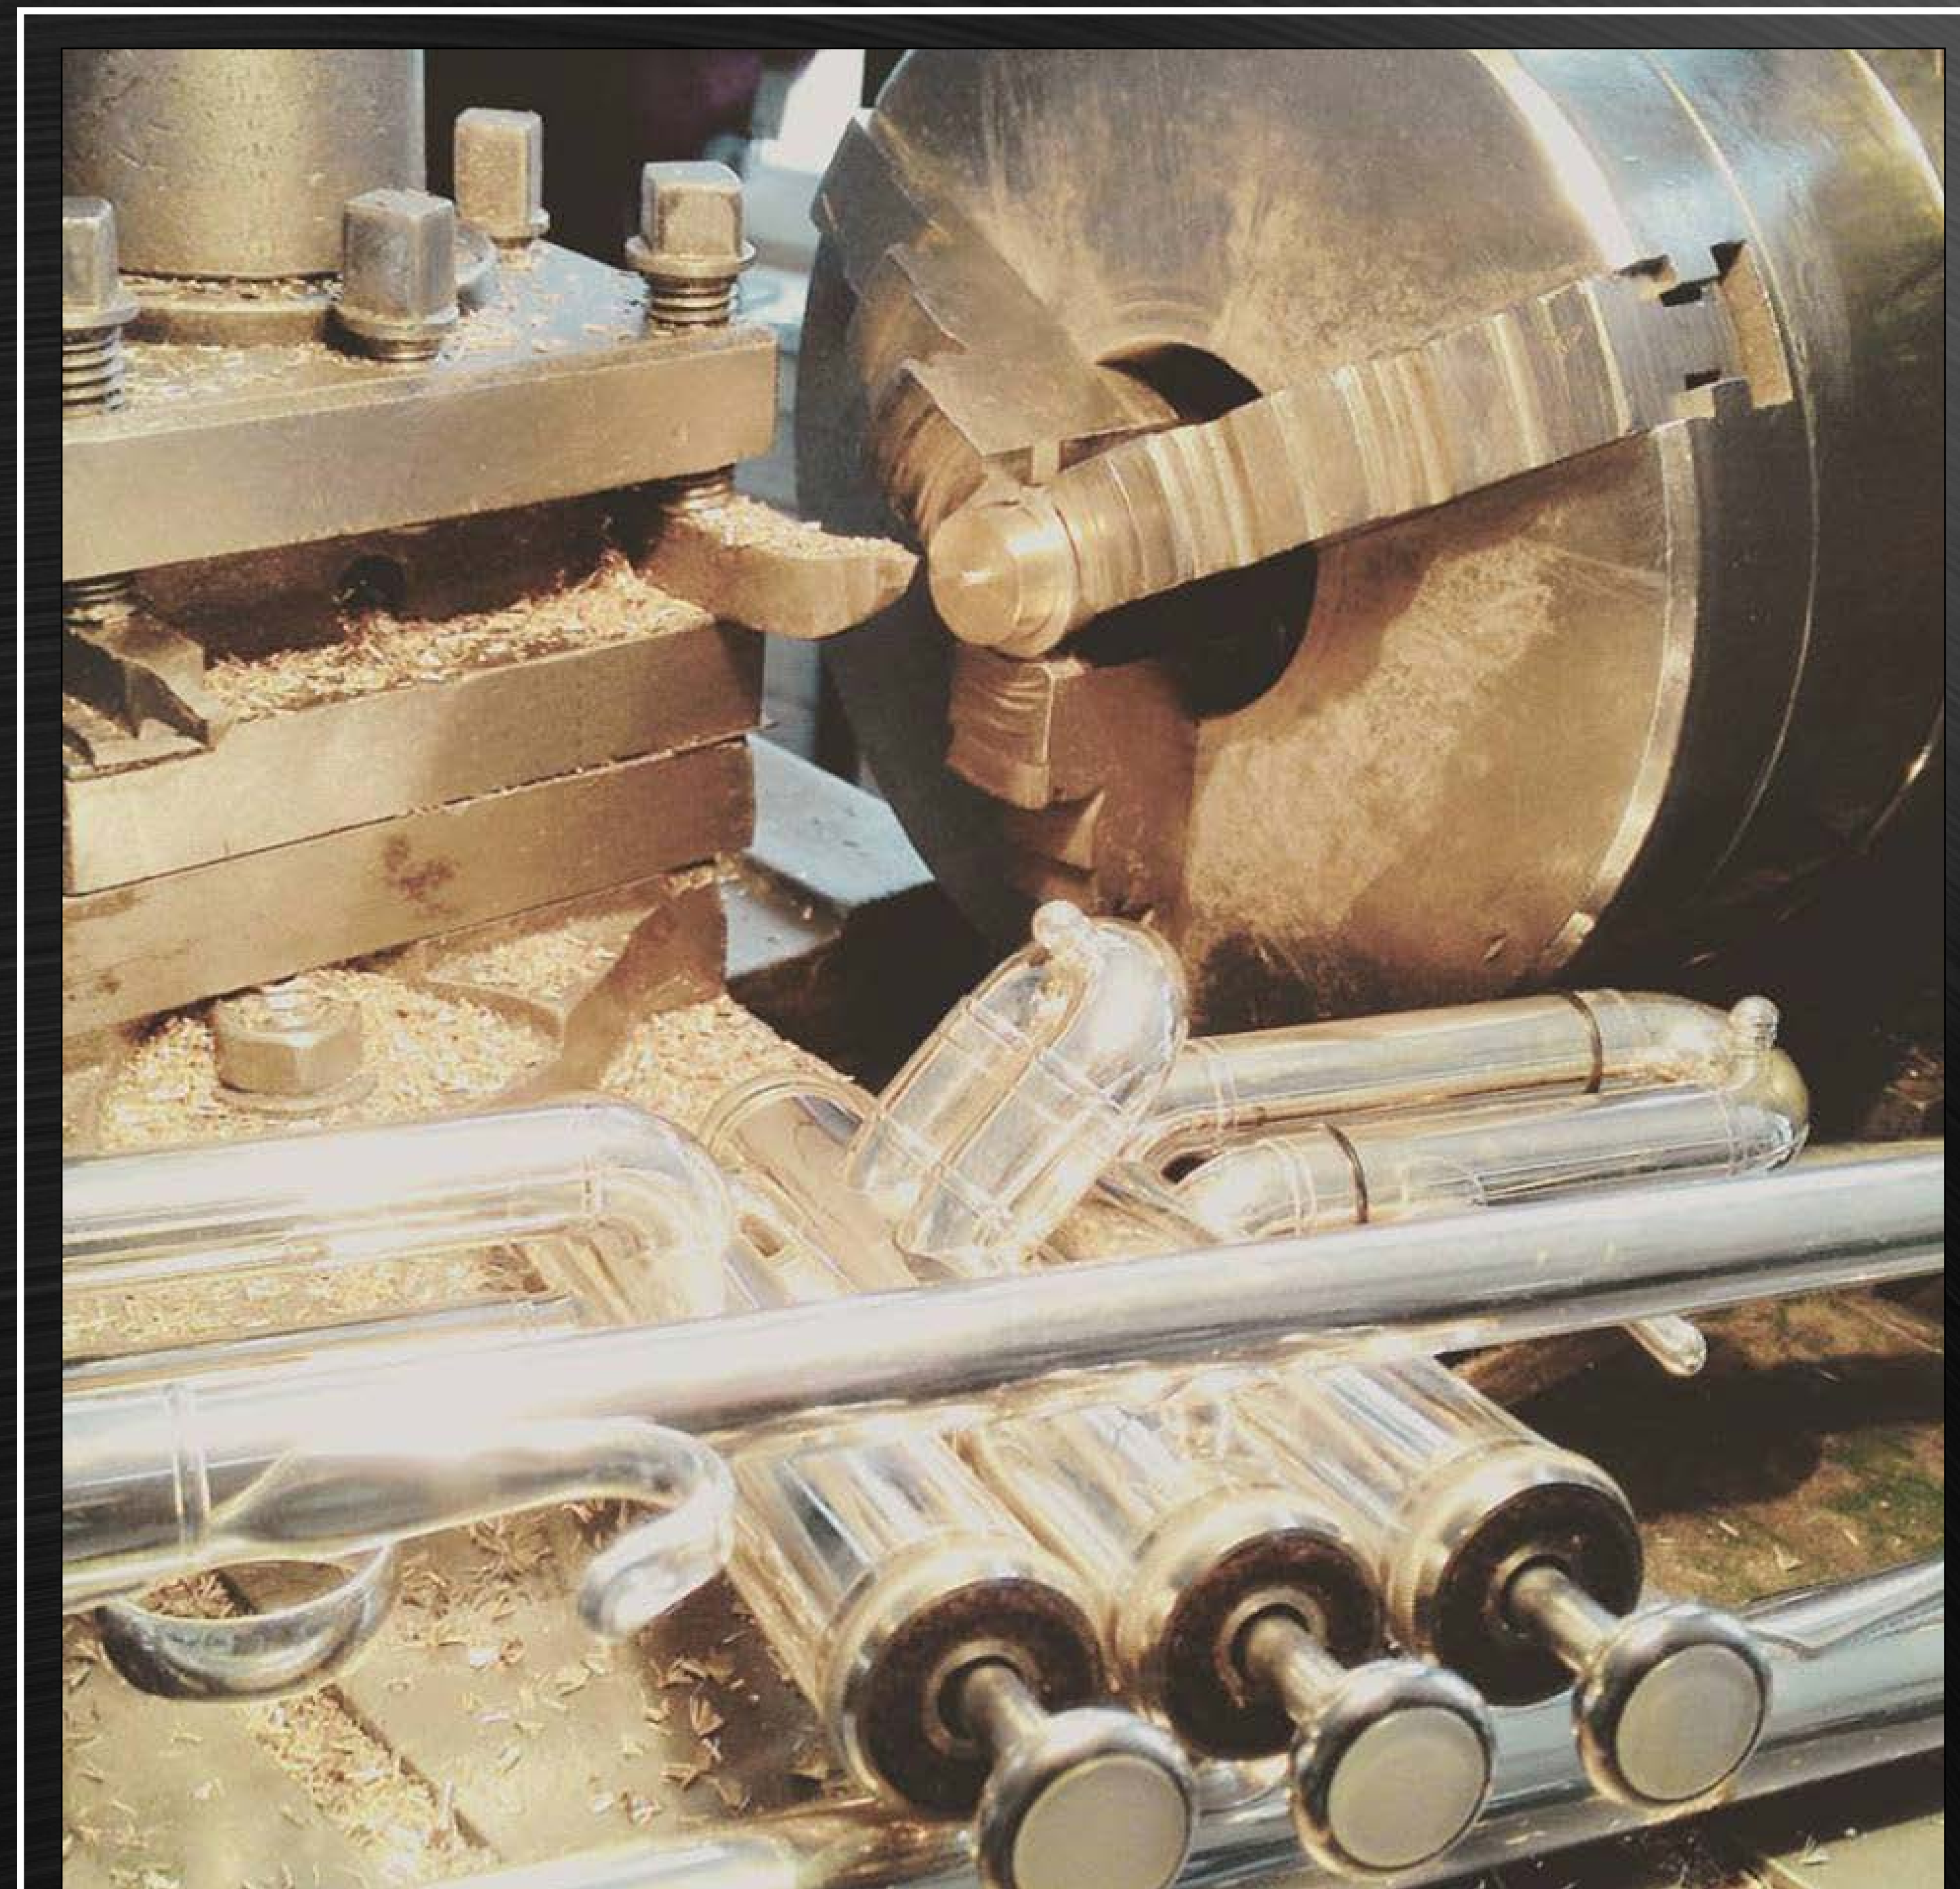

Manufacturing

Each KGUBrass part is masterfully made by hand using the best materials and undergoes a quality control and fitting check done by professional musicians.

Our strong belief is that a truly unique product, the one that has both style and musical potential, can be only created by applying real craftsmanship and passion.

In KGUBrass accessories, we combine traditions and modern tendencies in brass wind instruments, exploring new technologies, expanding our product catalogue and offering our customers new designs. Creativity is a constant process of search, be it music or the instruments it can't be born without.