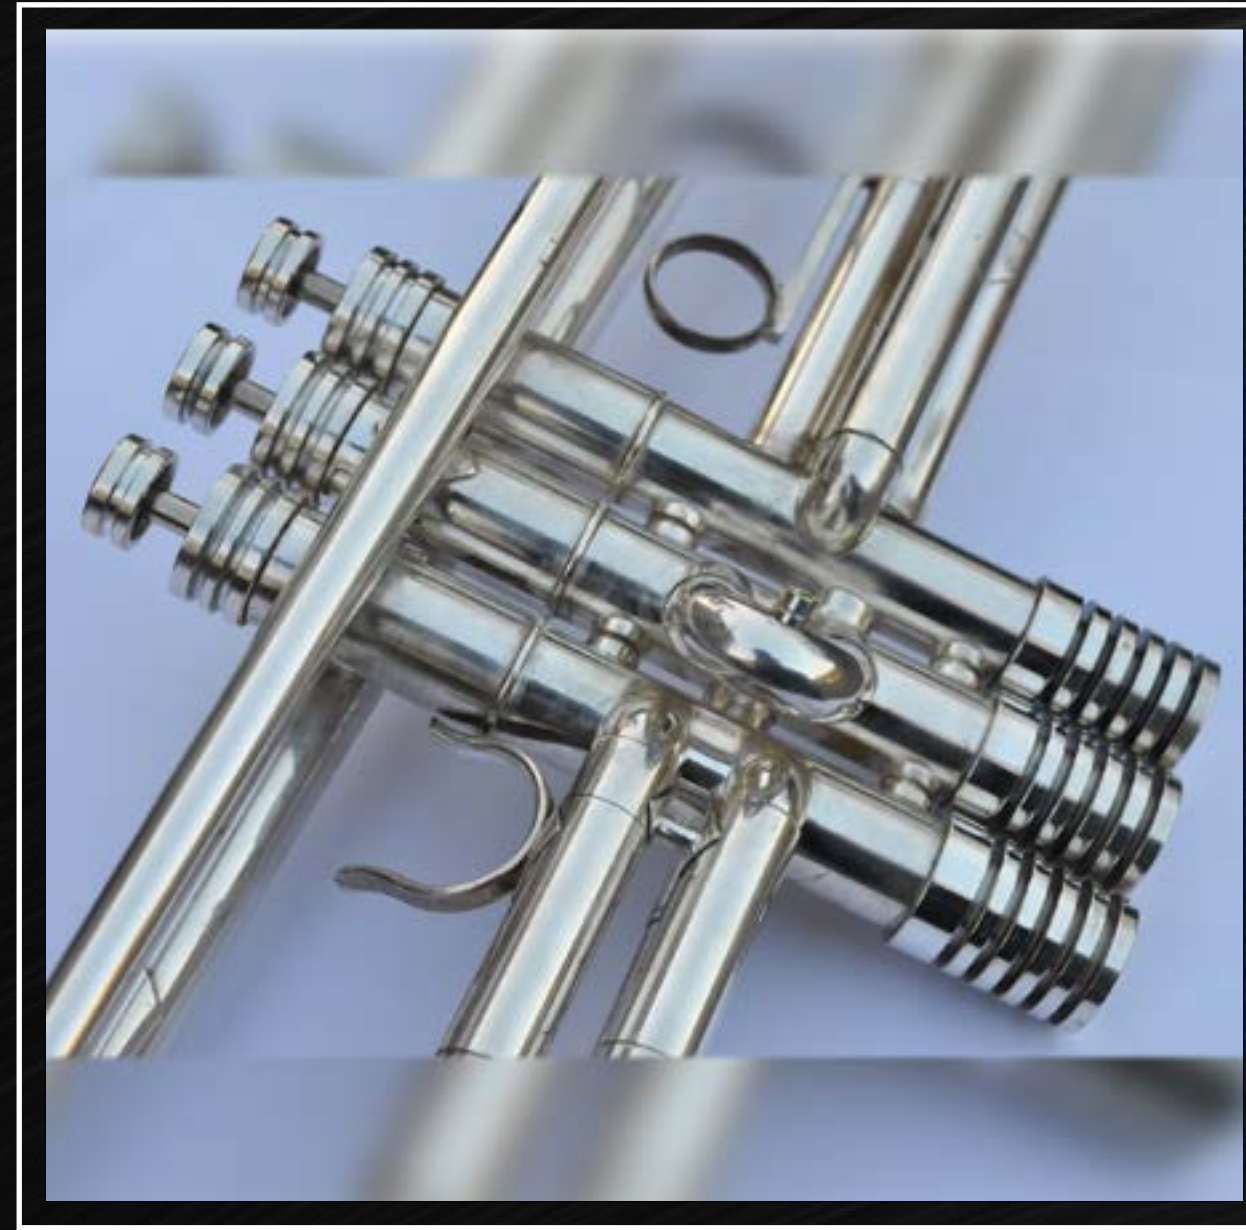

998 Silver Plated