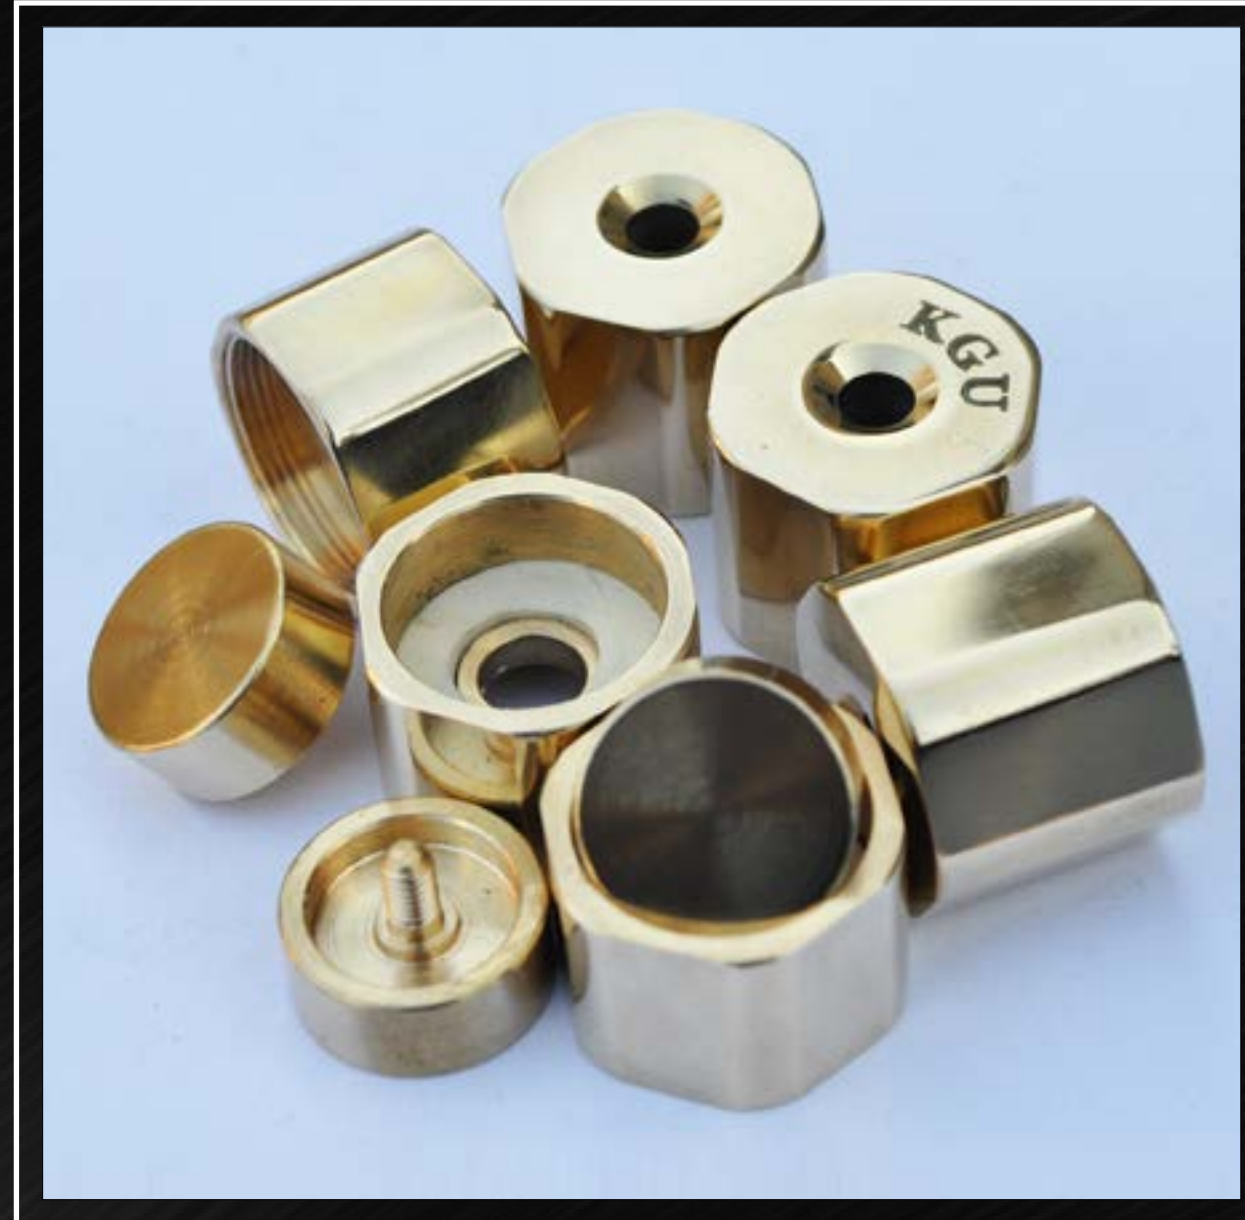

Trim Kit Models

Edge